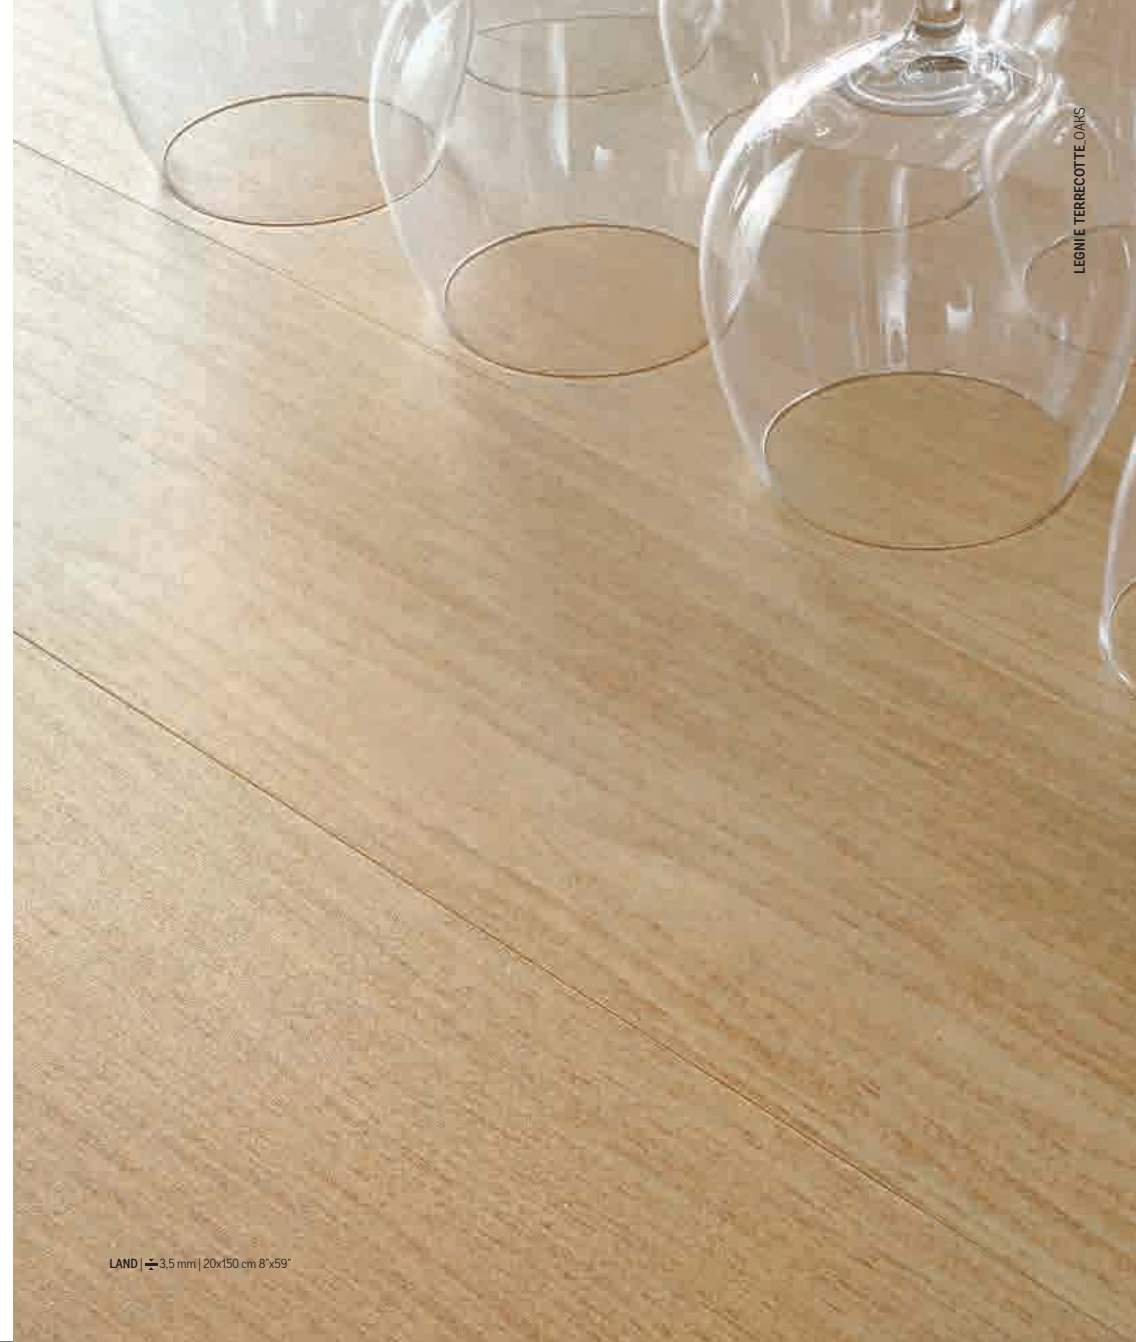

LEGNIE TERRECOTTE OAKS

LAND | 3,5 mm | 20x150 cm 8"x59"

RESISTENZA ALLO
SCIVOLAMENTO
SLIP RESISTANCE

R9

STONALIZZAZIONE
DESHADING

V2

RESISTENZA ALL'ABRASIONE
PROFONDA
DEEP ABRASION RESISTANCE

175 mm³
VALORE MEDIO - AVERAGE VALUE

VISIBILITÀ DELLE IMPRONTE
TREAD MARK VISIBILITY

A FOSSIL, LAND, RAIN
B POLAR

FACILITÀ DI PULIZIA
CLEANING EASINESS

1 FOSSIL, LAND, RAIN
2 POLAR

GARANZIA 20 ANNI
20 YEARS GUARANTEE