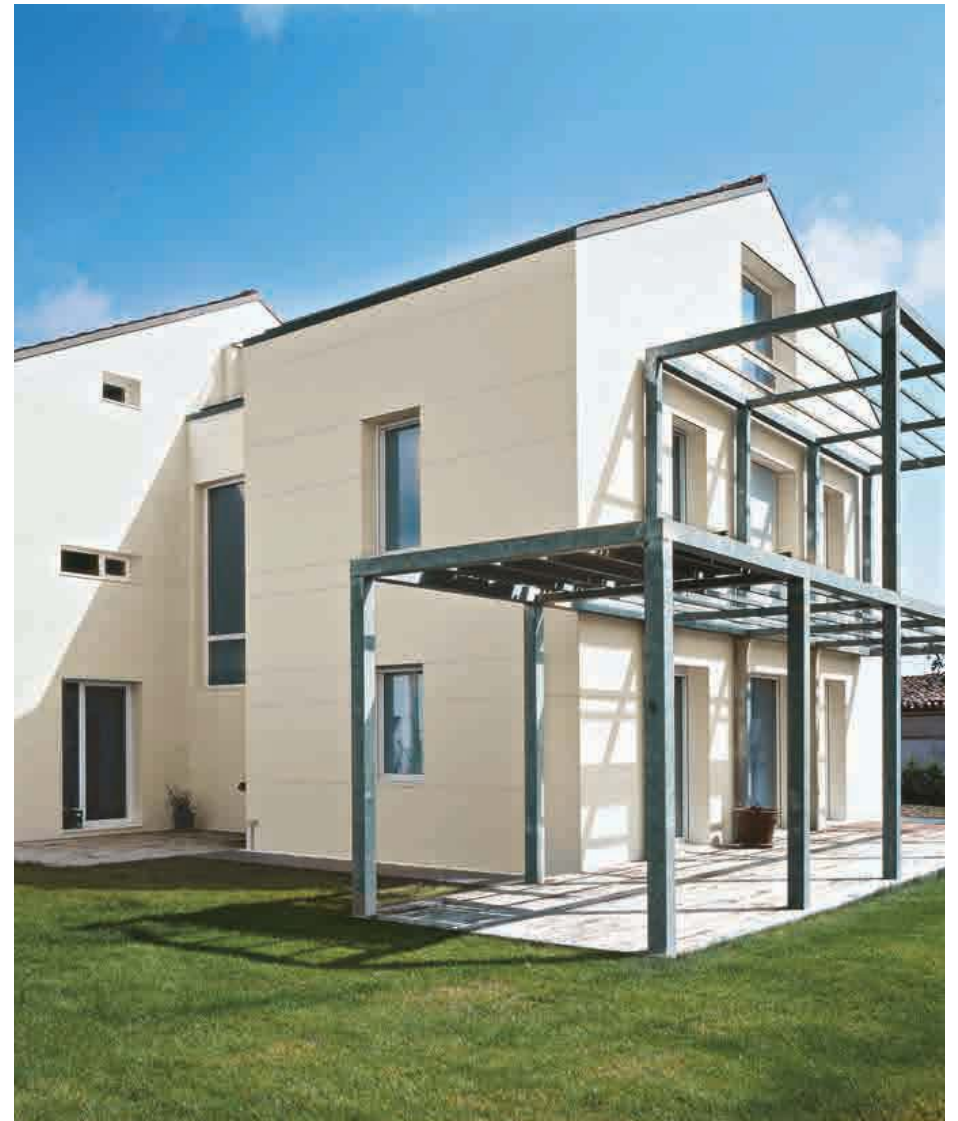

SNOW | ± 3,5 mm | 100x300 cm 39"x118"